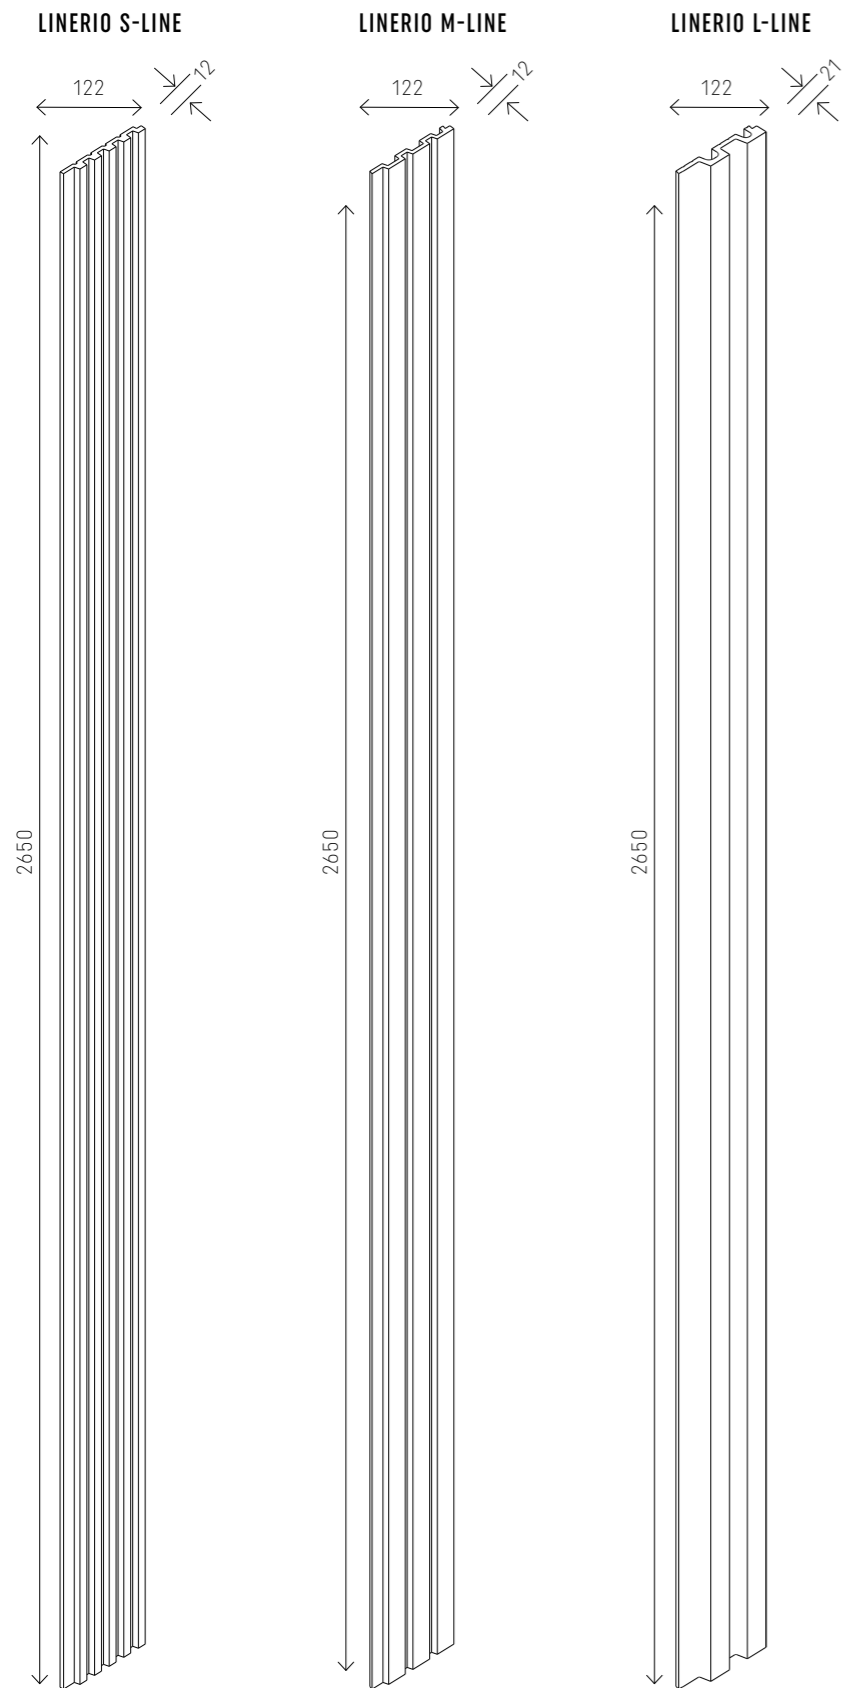

PANELS DIMENSION

FINISHING TRIMS

S-LINE LEFT TRIM
2650x28x12

S-LINE RIGHT TRIM
2650x35x12

M-LINE LEFT TRIM
2650x42x12

M-LINE RIGHT TRIM
2650x26x12

L-LINE LEFT TRIM
2650x61x21

L-LINE RIGHT TRIM
2650x32x21